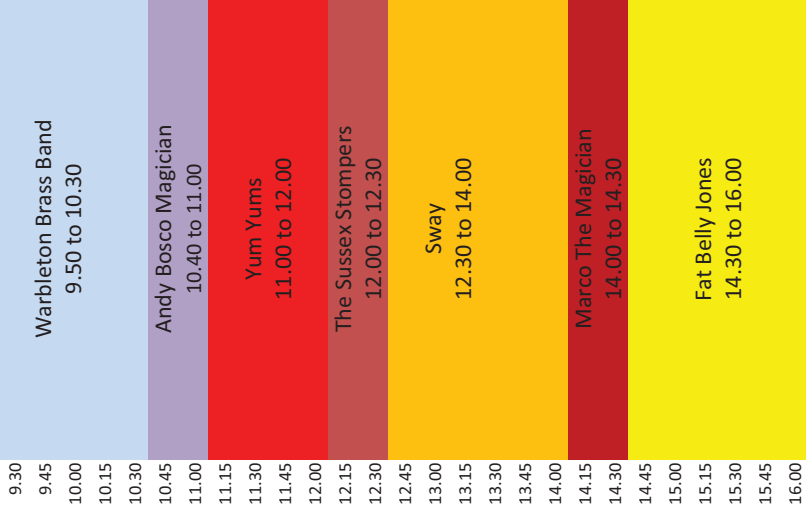

Programme of Entertainment for Le Marché 2023

The Stage
Station Road

Inside
Union Church

Inside
State Hall (Kings Church)